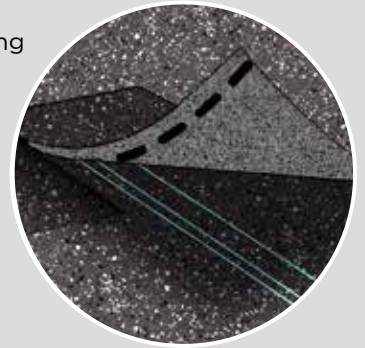

CertaSeal®

Uplift Protection

CertaSeal® is a fast-activating modified asphalt sealant with a 20-year record of proven performance. Designed to seal shingles together upon installation, it protects roofs from wind uplift and shingle blow-off so that homes stay safe and dry. It's also engineered to remain flexible after installation, unlike harder sealants that can dry out and crack over time.