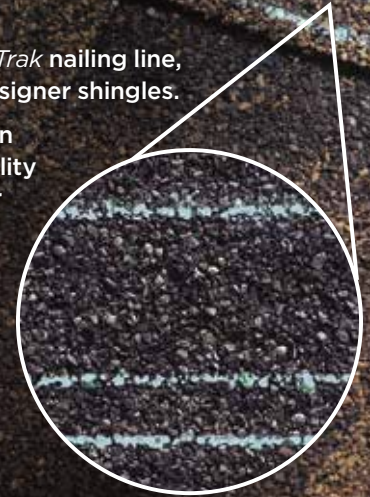

StreakFighter®

Algae Resistance

The ultimate in stain protection.

Those streaks you see on other roofs in your neighborhood? That's algae, and it's a common eyesore on roofing throughout North America. CertainTeed's **StreakFighter** technology uses the power of science to repel algae before it can take hold and spread.

StreakFighter's granular blend includes naturally algae-resistant copper, helping your roof maintain its curb appeal and look beautiful for years to come.

Diagram for illustrative purposes only.

NailTrak®

Fast, Accurate, Visible

The new and improved **NailTrak** nailing line, a feature on CertainTeed designer shingles.

Now **NailTrak** is brighter than ever before, with high-visibility lines that stand out whether it's daybreak or dusk.

NailTrak removes the guesswork with three separately defined lines, creating a large area to guide your nailing and a smaller area for extreme steep-slope applications.

QuadraBond®

Advanced Layering

CertainTeed's specially formulated adhesive adheres shingle layers at four points, more than any other manufacturer. This superior bond provides greater protection against shingle delamination to maximize performance over the life of the shingle in any climate.

CertaSeal®

Uplift Protection

CertaSeal® is a fast-activating modified asphalt sealant with a 20-year record of proven performance. Designed to seal shingles together upon installation, it protects roofs from wind uplift and shingle blow-off so that homes stay safe and dry. It's also engineered to remain flexible after installation, unlike harder sealants that can dry out and crack over time.

Integrity Roof System™

Insist upon the Integrity Roof System™ and get the ultimate in roof performance.

learn more at:
certainteed.com/roofing