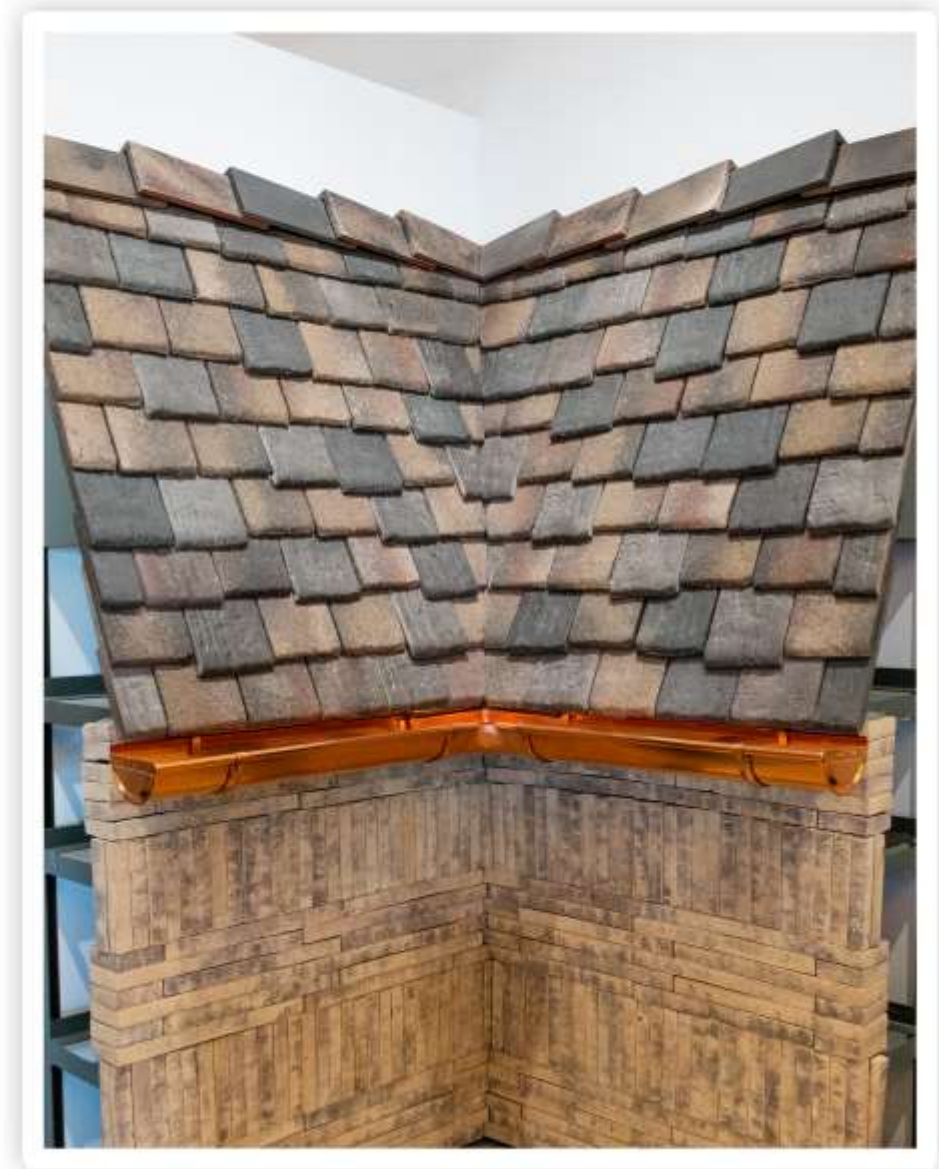

LUDOWICI®

CRUDE SHINGLE TILE

Color: 33% Clay Red with Ebony Mist, 33% Slate Red with Ebony Mist, 33% Burgundy with Ebony Mist

Chipped corners, rounded butts and a rough stone surface give Ludowici's Crude shingle tile the authenticity and character of an Old Europe appearance. Crude shingle tiles are available in standard and custom matte colors, mists and blends.

CENTURY SHAKE

Color: Western Cedar

Century Shake® is a thick profile interlocking terra cotta tile with rugged texture and uneven surface. This tile has pressed grooves with a lightly scratched hand-split texture and rugged butt to mirror the appearance of real wood shakes—without the maintenance. Century Shake Premier® is offered in three different tile sizes—creating a random width appearance for a more authentic shake roof look.

COLONIAL SHINGLE TILE

Color: 60% Weathered Fireflash Impressionist, 14% Custom Color, 13% Custom Color, 13% Custom Color

Long irregular lengths and a rich grooved texture give Ludowici's Colonial shingle tile the look and feel of hand split wood shake used on Early American and Colonial buildings. However, they can be customized with a number of different custom texture options to create your desired effect. Colonial shingles are available in all standard and custom matte colors, mists and blends offered by Ludowici.

LUDOSHAKE

Color: White Cedar

LudoShake is a lightweight interlocking terra cotta roof tile featuring the texture and varied thickness of hand split wood that can be installed in straight rows or staggered for a more rustic look.