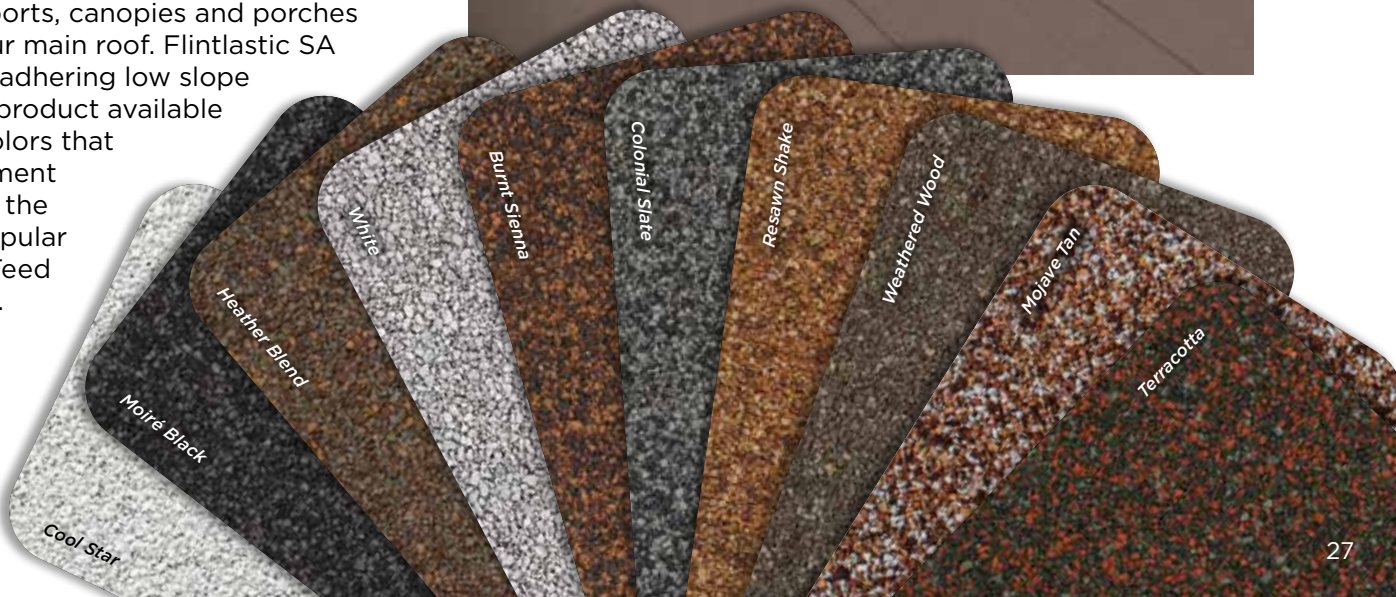

# The ColorView® Visualizer: Design your Dream Home with the Click of a Mouse

CertainTeed created the ColorView tool to help homeowners bring their creative vision to reality.

Just look through a photo library of homes to choose one that looks most like your own. Then click on the roof to easily switch designs and see what CertainTeed product looks best. You can choose from hundreds of different roofing design and color combinations, and even add roof accents in different colors. All before anyone raises a hammer.

Want to visualize different roofing styles on your own home? You can upload photos to ColorView and have them digitally masked by one of our design professionals, or use DIY mode to upload and mask your own photos.

## Color Companion Products for Flat Roof Areas

With CertainTeed Flintlastic® SA, you can coordinate flat roof areas like carports, canopies and porches with your main roof. Flintlastic SA is a self-adhering low slope roofing product available in ten colors that complement some of the most popular CertainTeed shingles.