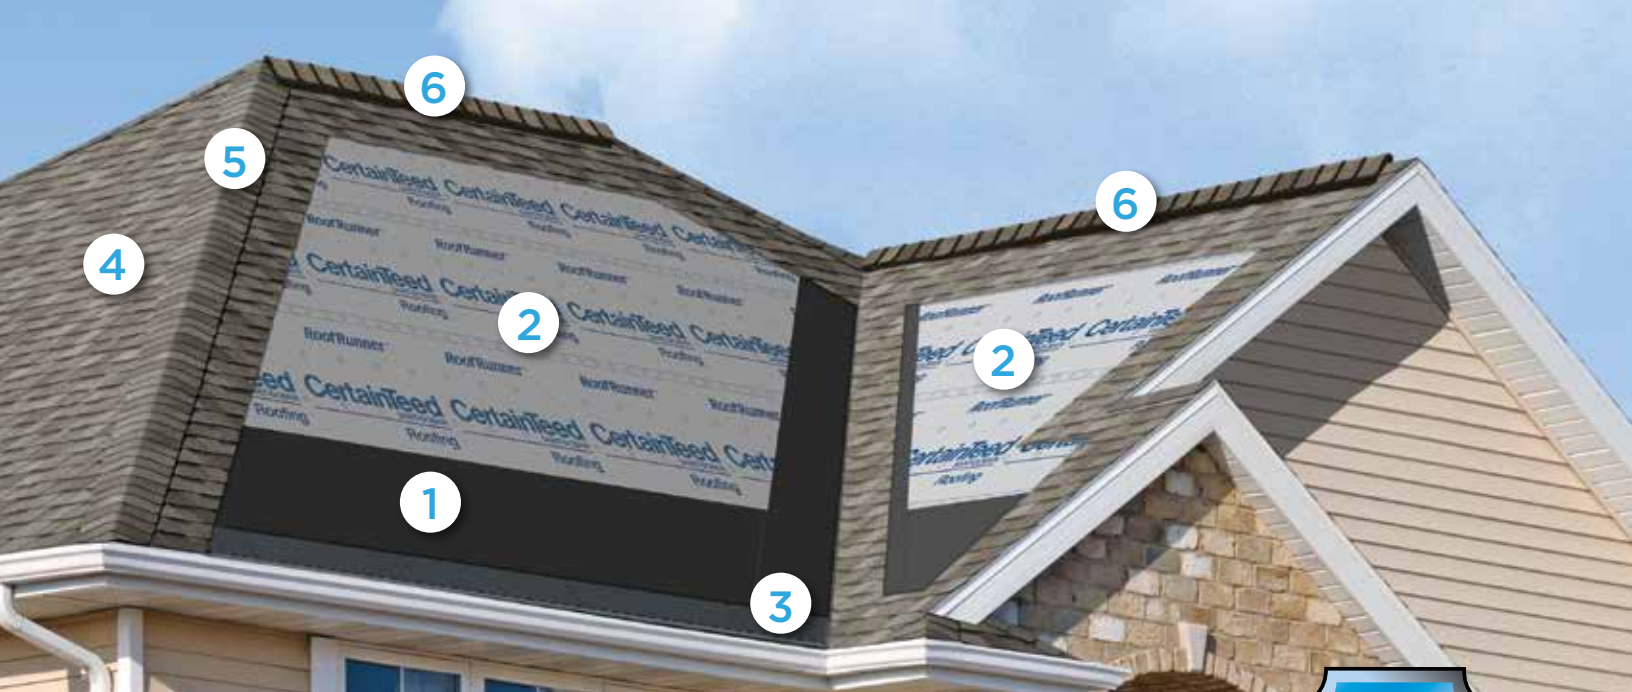

Integrity Roof System™

A COMPLETE APPROACH TO LONG LASTING BEAUTY AND PERFORMANCE

With as much care as you take in selecting the right contractor, choosing the right roof system is equally as important. A CertainTeed Integrity Roof System combines key elements that help ensure you have a well-built roof for long-lasting performance.

1. Waterproofing Underlayment

The first step in your defense against the elements. Self-adhering underlayment is installed at vulnerable areas of your roof to help prevent leaks from wind-driven rain and ice dams.

2. Water-Resistant Underlayment

Provides a protective layer over the roof deck and acts as a secondary barrier against leaks.

3. Starter Shingles

Starter Shingles are the first course of shingles that are installed and designed to work in tandem with the roof shingles above for optimal shingle sealing and performance.

4. Shingles

Choose from a variety of Good-Better-Best styles to complement any roof design and fit your budget.

5. Hip & Ridge Caps

Available in numerous profiles, these accessories are used on the roof's hip and ridge lines for a distinctive finishing touch to your new roof.

6. Ventilation

A roof that breathes is shown to perform better and last longer. Ridge Vents, in combination with Intake Vents, allow air to flow on the underside of your roof deck, keeping the attic cooler in the summer and drier in the winter.

learn more at:

certainteed.com/roofing

Landmark Series
available in
areas shown

CertainTeed

CEILINGS • DECKING • FENCE • GYPSUM • INSULATION • RAILING • ROOFING • SIDING • TRIM
20 Moores Road, Malvern, PA 19355 Professional: 800-233-8990 Consumer: 800-782-8777 certainteed.com

©01/23 CertainTeed, Printed in the USA, Code No. 00-00-135-US-EN
Rev. 02/23